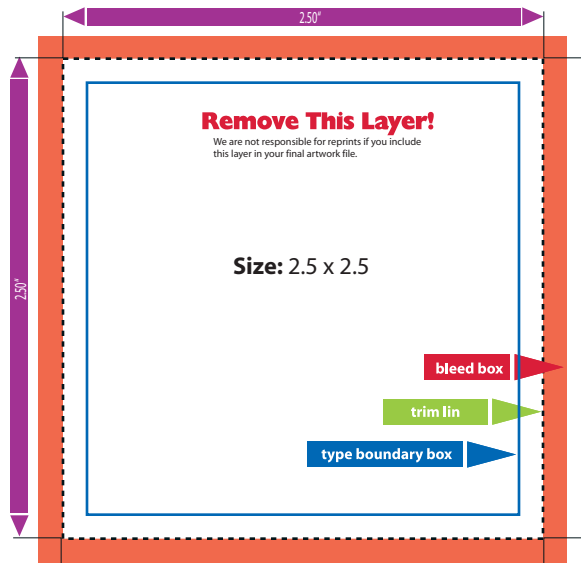

Size: 2.5" x 2.5" Square Magnet

Please Import Template files at 300 DPI.

- DPI:** 1. Your artwork **must** be at least 300/600 dpi.
- Bleeds:** 2. If you would like the artwork of your final product to meet the edge after trimming, **extend** your artwork to the outer edge of the **red** bleed box. Everything located in the area tinted **red** will be cut off.
- Type:** 3. Please make sure all type is inside the **blue** type boundary box (1/8" from trim line).

Text should be a minimum of 1/8" inside the cut line on each side.
This is represented as the blue safety box.

Delete This Layer Before Submitting Artwork.