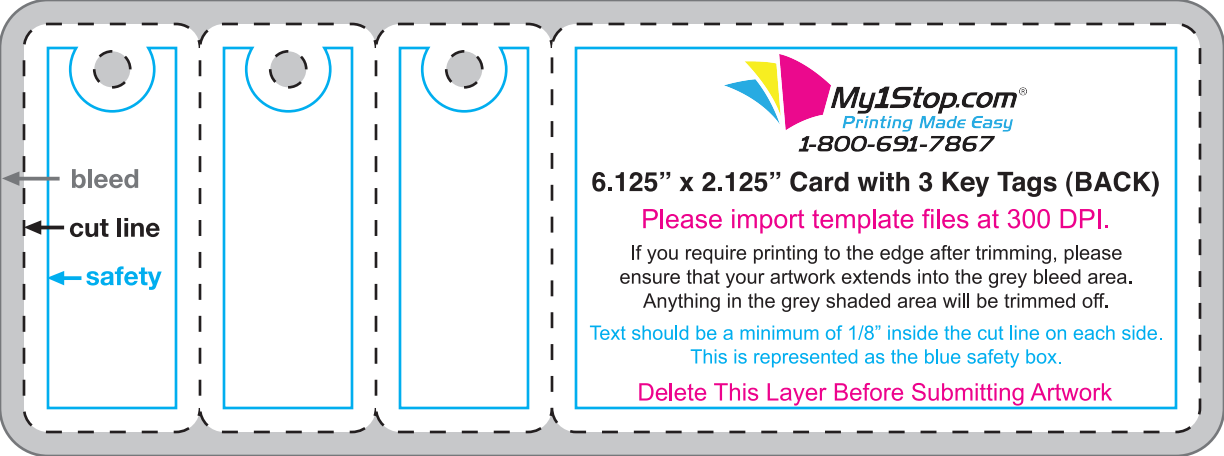

6.125" x 2.125" Card with 3 Key Tags (FRONT)

Please import template files at 300 DPI.

If you require printing to the edge after trimming, please ensure that your artwork extends into the grey bleed area. Anything in the grey shaded area will be trimmed off.

Text should be a minimum of 1/8" inside the cut line on each side. This is represented as the blue safety box.

Delete This Layer Before Submitting Artwork

6.125" x 2.125" Card with 3 Key Tags (BACK)

Please import template files at 300 DPI.

If you require printing to the edge after trimming, please ensure that your artwork extends into the grey bleed area. Anything in the grey shaded area will be trimmed off.

Text should be a minimum of 1/8" inside the cut line on each side. This is represented as the blue safety box.

Delete This Layer Before Submitting Artwork

bleed

cut line

safety