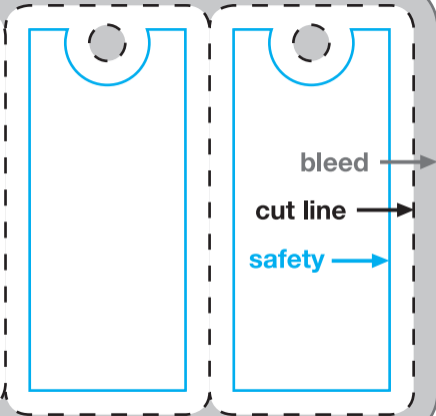

**5.5" x 2.125" Card with 2 Key Tags (FRONT)**

**Please import template files at 300 DPI.**

If you require printing to the edge after trimming, please ensure that your artwork extends into the grey bleed area.

Anything in the grey shaded area will be trimmed off.

Text should be a minimum of 1/8" inside the cut line on each side.

This is represented as the blue safety box.

**Delete This Layer Before Submitting Artwork**

bleed

cut line

safety

**My1Stop.com**<sup>®</sup>

*Printing Made Easy*

**1-800-691-7867**

**5.5" x 2.125" Card with 2 Key Tags (BACK)**

**Please import template files at 300 DPI.**

If you require printing to the edge after trimming, please ensure that your artwork extends into the grey bleed area. Anything in the grey shaded area will be trimmed off.

Text should be a minimum of 1/8" inside the cut line on each side. This is represented as the blue safety box.