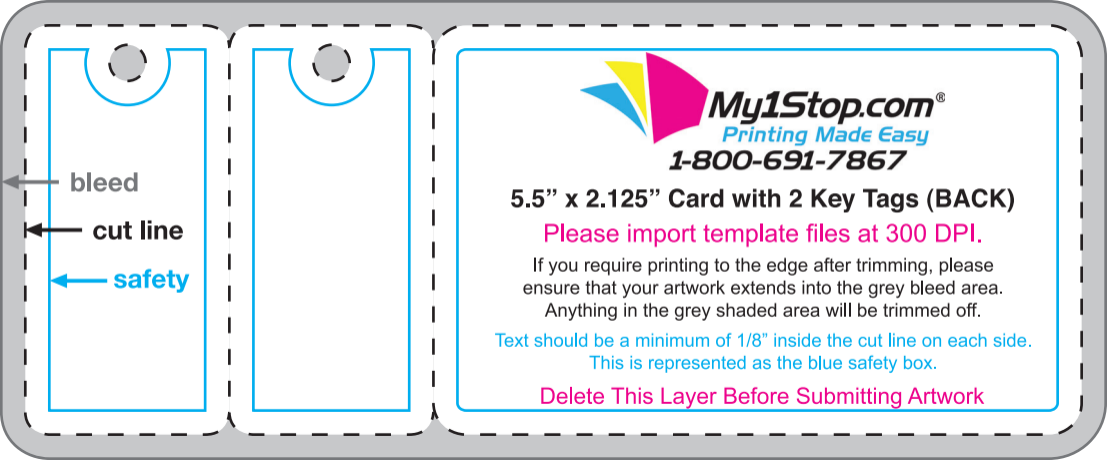

**5.5" x 2.125" Card with 2 Key Tags (FRONT)**

**Please import template files at 300 DPI.**

If you require printing to the edge after trimming, please ensure that your artwork extends into the grey bleed area.

Anything in the grey shaded area will be trimmed off.

Text should be a minimum of 1/8" inside the cut line on each side.

This is represented as the blue safety box.

**Delete This Layer Before Submitting Artwork**

bleed

cut line

safety

**My1Stop.com**<sup>®</sup>

*Printing Made Easy*

**1-800-691-7867**

**5.5" x 2.125" Card with 2 Key Tags (BACK)**

**Please import template files at 300 DPI.**

If you require printing to the edge after trimming, please ensure that your artwork extends into the grey bleed area. Anything in the grey shaded area will be trimmed off.

Text should be a minimum of 1/8" inside the cut line on each side. This is represented as the blue safety box.